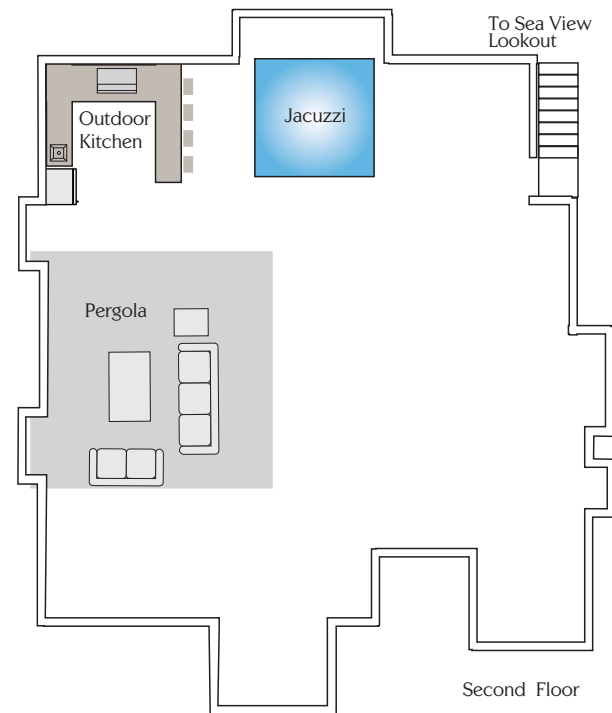

VILLA Playa

🌀 Villa: 192 m² (2,066 ft²) plus 25 m² (269 ft²) of roof terrace/ pergola and BBQ area

🌀 3 bedrooms

🌀 2 full and 1 half baths

- 🌀 Covered terrace on main floor
- 🌀 Covered terrace on 2nd floor in concrete
- 🌀 Laundry room
- 🌀 Single carport
- 🌀 Owner's storage
- 🌀 Drive way in slab stone
- 🌀 Swimming pool 7'x4' (28 m²)
- 🌀 All wood in Jequitiba
- 🌀 Glass and metal railings
- 🌀 P-92 windows and sliding doors
- 🌀 Granite counter tops
- 🌀 Porcelain tiles
- 🌀 Coralina pool deck and front decorative wall
- 🌀 Ceramic walls in bathrooms