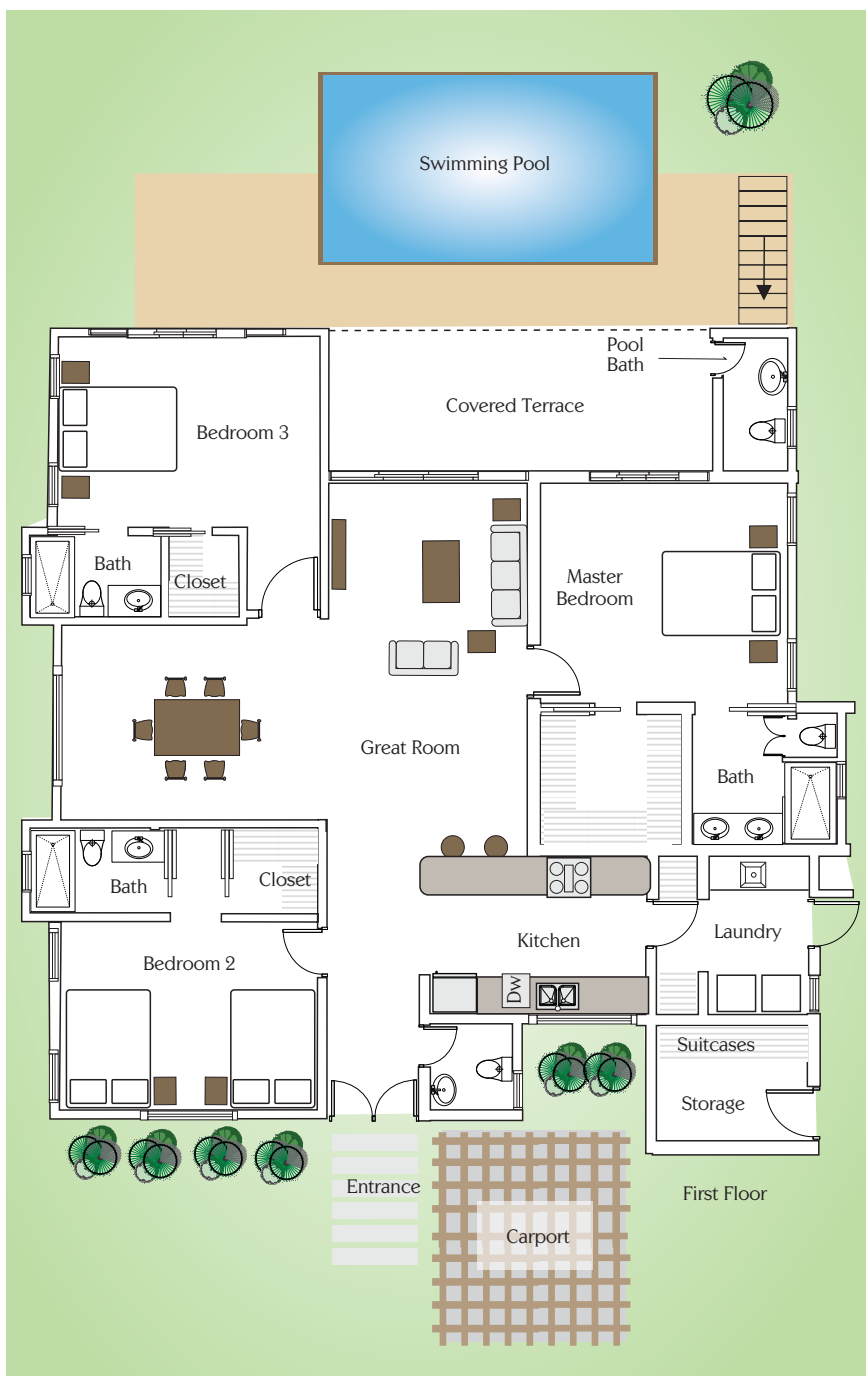

VILLA Playa

🌀 Villa: 192 m² (2,066 ft²) plus 25 m² (269 ft²) of roof terrace/ pergola and BBQ area

🌀 3 bedrooms

🌀 2 full and 1 half baths

- 🌀 Covered terrace on main floor
- 🌀 Covered terrace on 2nd floor in concrete
- 🌀 Laundry room
- 🌀 Single carport
- 🌀 Owner's storage
- 🌀 Drive way in slab stone
- 🌀 Swimming pool 7'x4' (28 m²)
- 🌀 All wood in Jequitiba
- 🌀 Glass and metal railings
- 🌀 P-92 windows and sliding doors
- 🌀 Granite counter tops
- 🌀 Porcelain tiles
- 🌀 Coralina pool deck and front decorative wall
- 🌀 Ceramic walls in bathrooms